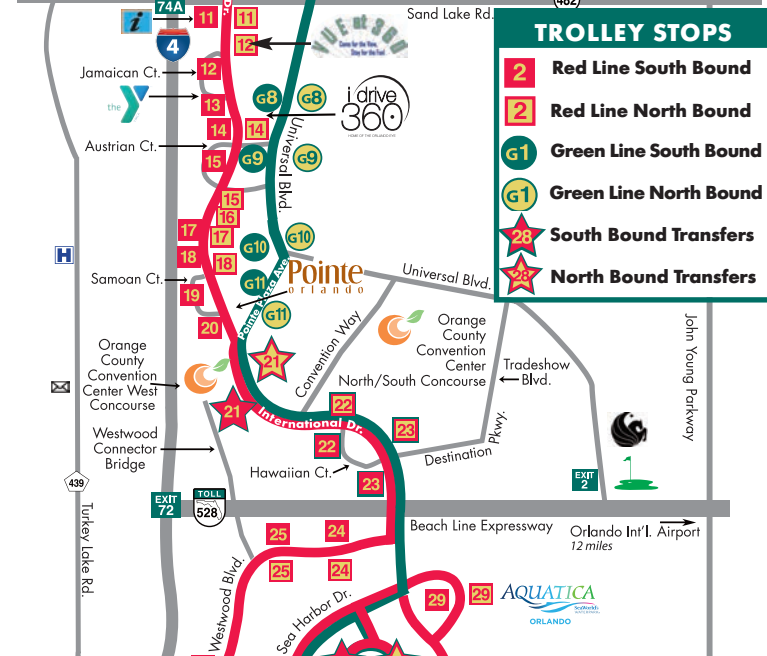

20 YEARS

I-RIDE TROLLEY

Daily Hours: 8:00 a.m. - 10:30 p.m.
 Customer Service: 407-354-5656
www.IRideTrolley.com

- I-RIDE Trolleys operate daily, 8:00am to 10:30 pm
- Single Cash Fare \$2.00 per ride
- Kids Cash Fare \$1.00 (ages 3-9 with paying adult)
- Senior Cash Fare \$0.25 per ride (65 and over)
- Exact Change is Required
- All Trolleys are green in color on both Red and Green Lines.
- Red Line Route Trolleys generally arrive at each stop approx. every 15-20 minutes.
- Green Line Route Trolleys arrive approx. every 30 minutes.
- Wait times for Trolleys may vary with traffic and season.
- Transfers are FREE! Transfer between lines at the designated transfer stops, which are represented on the map as stars.
- Unlimited Ride Passes:
 - One Day Pass: \$ 5.00 per person
 - Three Day Pass: \$ 7.00 per person
 - Five Day Pass: \$ 9.00 per person
 - Seven Day Pass: \$ 12.00 per person
 - Fourteen Day Pass: \$ 18.00 per person
 Passes are not sold on trolleys. Passes are consecutive day use.

Where's My

Get your predicted trolley arrival times by texting the Trolley Stop code to 41411. Stop Codes are located on the map at each Trolley Stop. Or via www.IRideTrolley.com

Ask your trolley driver or your hotel guest service desk for the International Drive Resort Area Official Visitors Guide & I-RIDE Trolley Map.

TROLLEY STOPS	
	Red Line South Bound
	Red Line North Bound
	Green Line South Bound
	Green Line North Bound
	South Bound Transfers
	North Bound Transfers

MAP LEGEND	
	Visit Orlando Official Visitor Center
	YMCA Aquatic Center
	Golf Course
	Hospital
	Highway Interchange
	Police/Sheriff
	Post Office
	UCF - Rosen College of Hospitality

ADA 9-26-17 I-Ride Trolley Fare, Route and hours subject to change.

www.InternationalDriveOrlando.com