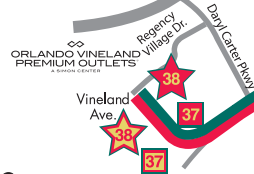

Where's My

Get your predicted trolley arrival times by texting the Trolley Stop code to 41411. Stop Codes are located on the map at each Trolley Stop. Or via www.IRideTrolley.com

Ask your Trolley driver or your hotel guest service desk for the International Drive Resort Area Official Visitors Guide & I-RIDE Trolley Map.

TROLLEY STOPS	
2	Red Line South Bound
2	Red Line North Bound
G1	Green Line South Bound
G1	Green Line North Bound
★	South Bound Transfers
★	North Bound Transfers

MAP LEGEND	
	Visit Orlando Official Visitor Center
	YMCA Aquatic Center
	Golf Course
	Hospital
	Highway Interchange
	Police/Sheriff
	Post Office
	UCF - Rosen College of Hospitality