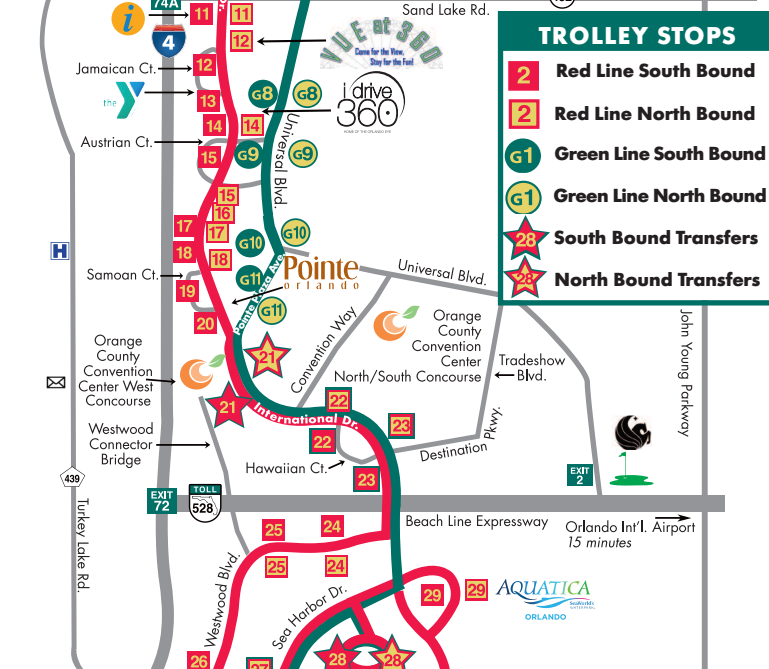

20 YEARS

I-RIDE TROLLEY

Daily Hours: 8:00 a.m. - 10:30 p.m.
 Customer Service: 407-354-5656
www.IRideTrolley.com

- I-RIDE Trolleys operate daily, 8:00am to 10:30 pm
- Single Cash Fare \$2.00 per ride
- Kids Cash Fare \$1.00 (ages 3-9 with paying adult)
- Senior Cash Fare \$0.25 per ride (65 and over)
- Exact Change is Required.
- All Trolleys are green in color on both Red and Green Lines.
- Red Line Route Trolleys generally arrive at each stop approx. every 15-20 minutes.
- Green Line Route Trolleys arrive approx. every 30 minutes.
- Wait times for Trolleys may vary with traffic and season.
- Transfers are FREE! Transfer between lines at the designated transfer stops, which are represented on the map as stars.
- Unlimited Ride Passes:
 - One Day Pass: \$ 5.00 per person
 - Three Day Pass: \$ 7.00 per person
 - Five Day Pass: \$ 9.00 per person
 - Seven Day Pass: \$ 12.00 per person
 - Fourteen Day Pass: \$ 18.00 per person
 Passes are not sold on Trolleys.
 Passes are consecutive day use.

Where's My

Get your predicted trolley arrival times by texting the Trolley Stop code to 41411. Stop Codes are located on the map at each Trolley Stop. Or via www.IRideTrolley.com

Ask your Trolley driver or your hotel guest service desk for the International Drive Resort Area Official Visitors Guide & I-RIDE Trolley Map.

TROLLEY STOPS	
2	Red Line South Bound
2	Red Line North Bound
G1	Green Line South Bound
G1	Green Line North Bound
★	South Bound Transfers
★	North Bound Transfers

MAP LEGEND	
	Visit Orlando Official Visitor Center
	YMCA Aquatic Center
	Golf Course
	Hospital
	Highway Interchange
	Police/Sheriff
	Post Office
	UCF - Rosen College of Hospitality

www.InternationalDriveOrlando.com

4-3-18 I-Ride Trolley Fare, Route and hours subject to change.